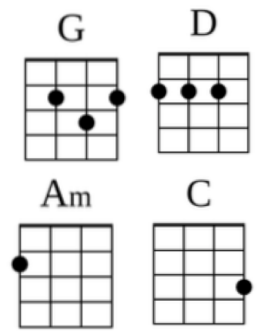

## Closing Time - Semisonic

G D  
Closing time  
Am C G D Am C  
Open all the doors and let you out into the world  
G D  
Closing time  
Am C G D Am C  
Turn all of the lights on over every boy and every girl  
G D  
Closing time  
Am C G D Am C  
One last call for alcohol so finish your whiskey or beer  
G D  
Closing time  
Am C G D Am C  
You don't have to go home but you can't stay here

### [Chorus]

G D Am C  
I know who I want to take me home  
G D Am C  
I know who I want to take me home  
G D Am C G D Am C  
I know who I want to take me home, take me home

G D  
Closing time  
Am C G D Am C  
Time for you to go out to the places you will be from  
G D  
Closing time  
Am C G D  
This room won't be open till your brothers or your sisters  
Am C  
come  
G D Am C  
So gather up your jackets move it to the exits  
G D Am C  
I hope you have found a friend  
G D  
Closing time  
Am C G D Am C  
Every new beginning comes from some other beginning's end, yeah

### [Repeat Chorus]

G D Am C G D Am C G  
Closing time, every new beginning comes from some other beginning's end